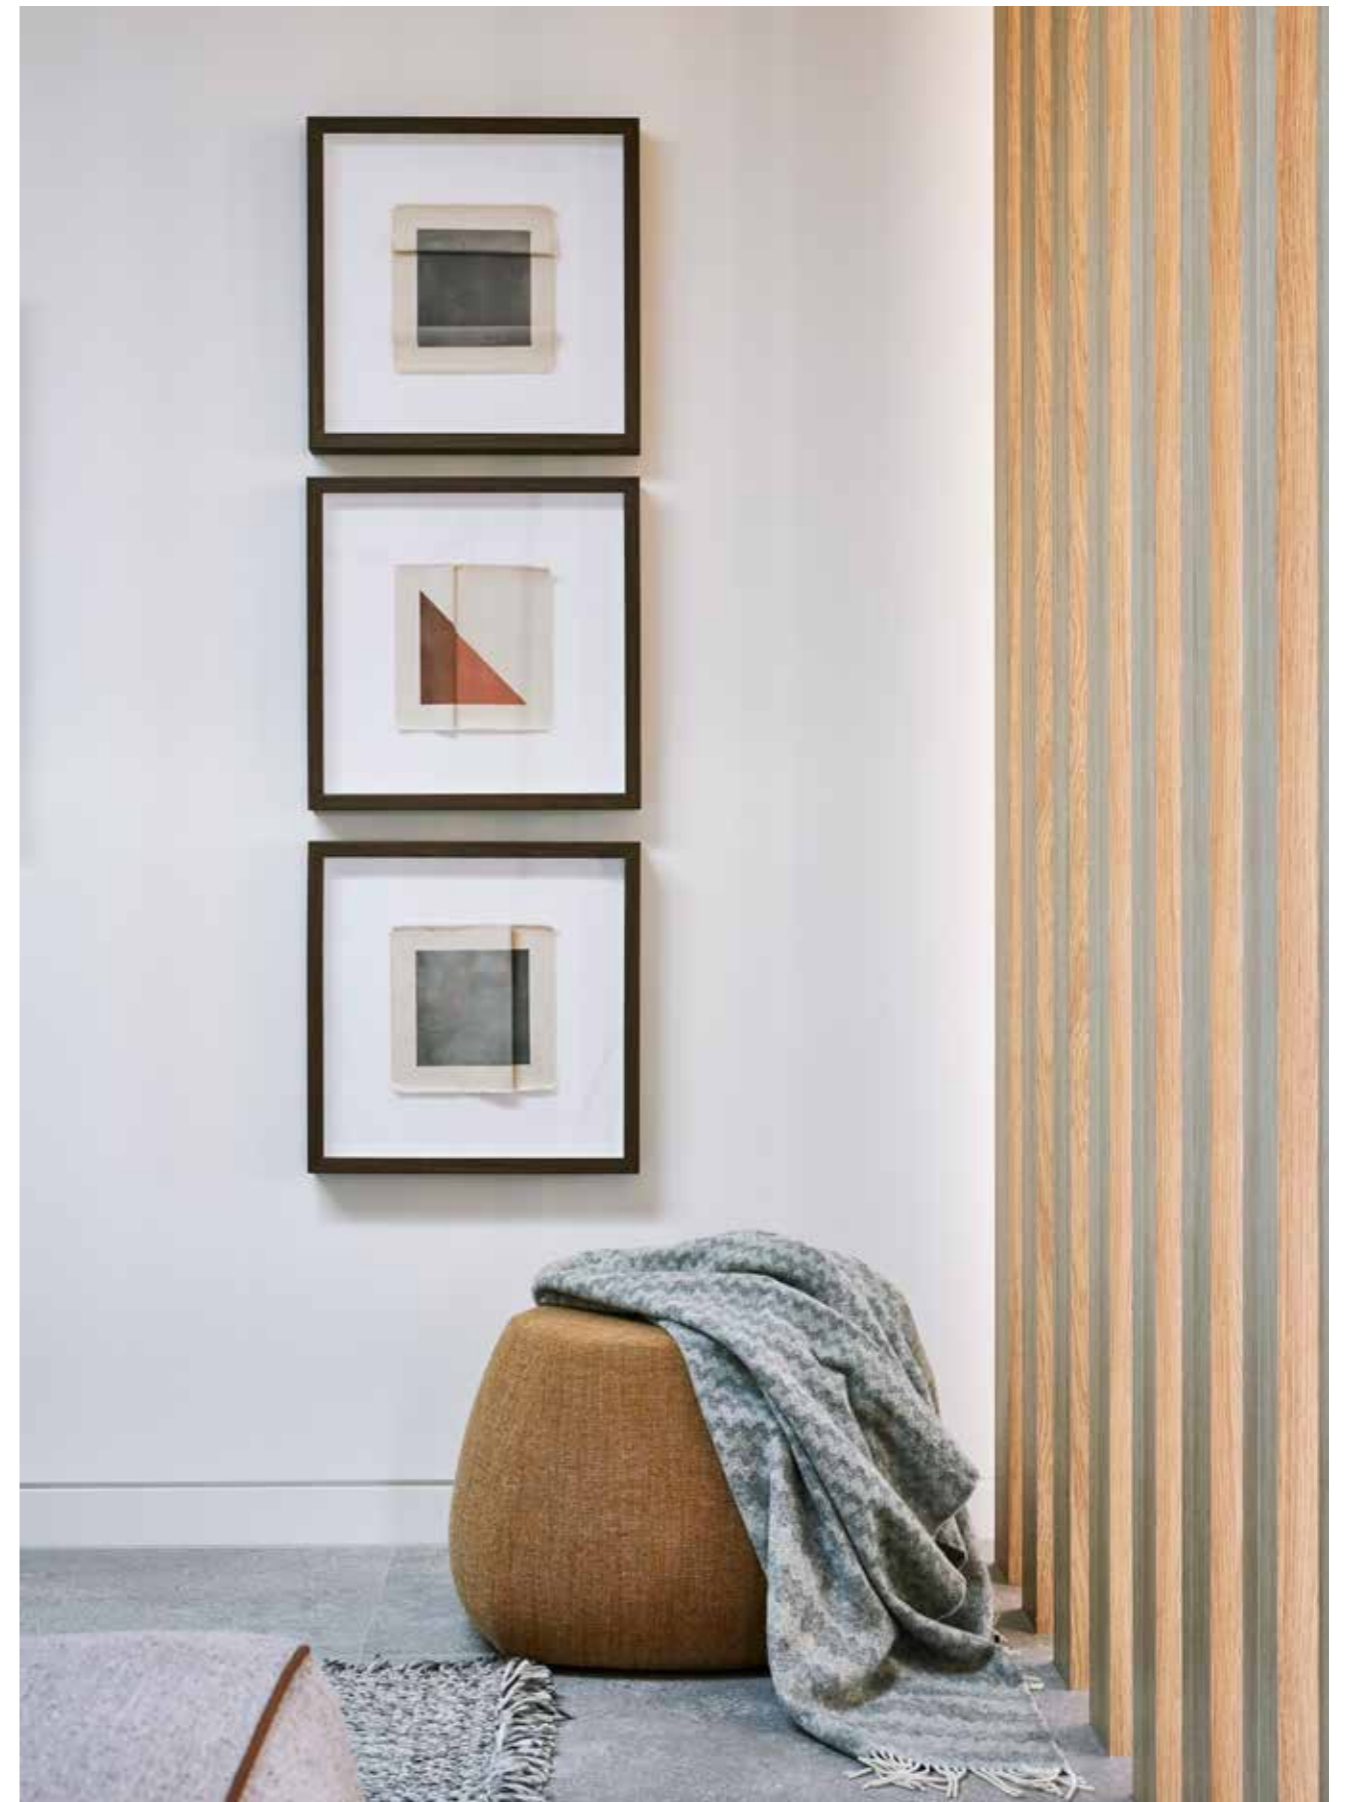

3

the high life

Penthouse living is made all the more special with an artfully curated interior and enviable ocean views

BREATHING IN THE SEA AIR from its prime position overlooking the main beach, cafes and restaurants of Terrigal on the NSW Central Coast, this penthouse apartment serves as the perfect weekend getaway for its Sydney-based owners and their two children. “You cannot resist walking out onto the balcony and taking in those breathtaking ocean views,” says Michelle Sukari of Sukari Interior Design, who was entrusted with crafting a uniquely luxurious yet comfortable interior scheme for the holiday pad. “The owners love to entertain and wanted to use the home with family and friends regularly, so I had to be conscious of maximising space, flow and flexibility,” she says. It began with a B&B Italia lounge and chaise in beige with a charcoal hem, which the couple had already purchased. Along with the porcelain tiled floors and walls in Dulux Natural White, it provided the neutral base to which Michelle added shades of blue and tan in cushions, artworks and furniture. Textural leather, linen, stone, rattan and brass bring layers of depth and interest to the scheme, while organic shapes and coastal accents reference the oceanic surrounds. Michelle lists the light-filled dining space as one of her many favourites in the home: “You can’t go past the tan leather dining chairs – a favourite of mine and the owners – the stunning ‘Myriad’ pendant light that was almost made for this space, and the totem sculpture with its simple imperfections.”

Natural light washes through sheer curtains into the dining room, where a Gabriel Scott 'Myriad' chandelier from Est Lighting is suspended within a four-metre void above the Boyd Blue 'Adela' dining table. "The extended arms resemble the branches of a tree," says Michelle. Baxter 'Gemma' tan leather and brass chairs and a totem sculpture from The Visuals are the other noteworthy mentions in this space. >